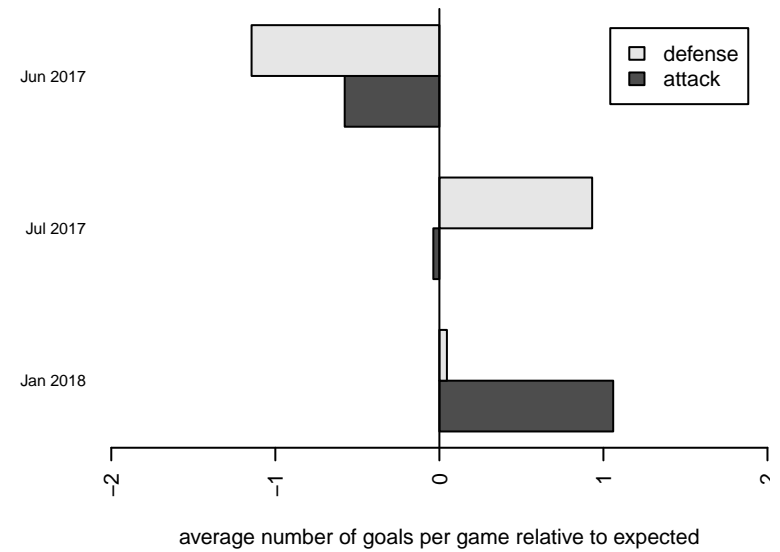

Performance relative to 13 month average