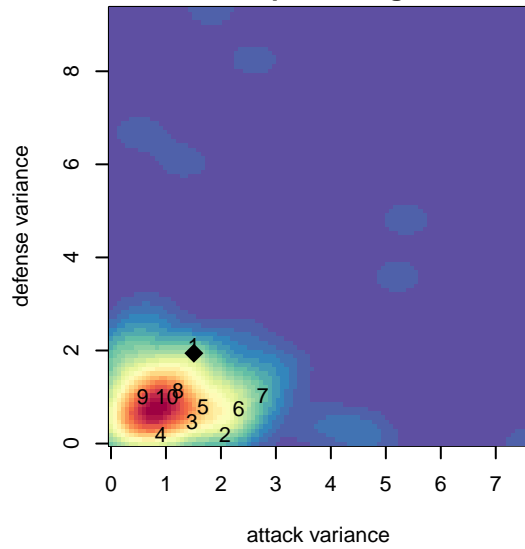

PCU Red Storm G99

Portland City United SC
 Portland, OR
 G99 total strength=1633
 attack=32.28 defense=9.98
 spr league = PTT Win G99 Div 1

alt names used:
 PCU 99 GIRLS
 PCU 99 GIRLS
 PCU 99 Girls
 PCU 99G Red

Venues played:
 2017 Clash At the Border Gold/Silver
 2017 PCU Summer Classic HS Silver
 2017 Crossfire Select U19 Gold
 2017 PTT Winter G99 Division 1

PCU Red Storm G99
 Dots are actual minus expected GF (blue circles) and GA (red triangles).
 Blue line is smoothed change in attack strength. Red is smoothed change in defense strength.

**attack and defense variance (black dot)
relative to other teams
and top 10 in region**

**attack and defense rating
relative to others at age
and all opponents in last 13 months**

Performance relative to 13 month average