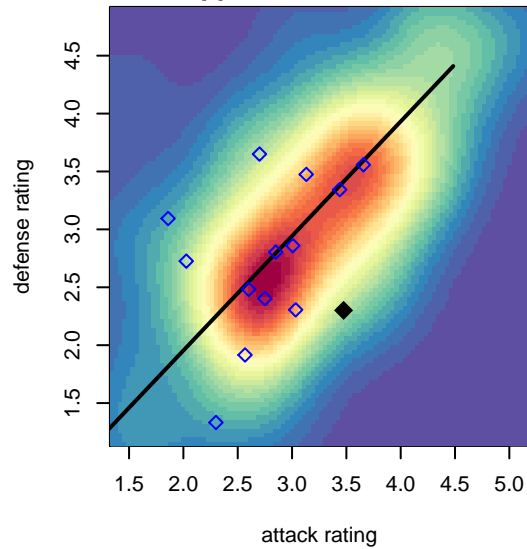

PCU Red Storm G99

Portland City United SC
 Portland, OR
 G99 total strength=1633
 attack=32.28 defense=9.98
 spr league = PTT Win G99 Div 1

alt names used:
 PCU 99 GIRLS
 PCU 99 GIRLS
 PCU 99 Girls
 PCU 99G Red

Venues played:
 2017 Clash At the Border Gold/Silver
 2017 PCU Summer Classic HS Silver
 2017 Crossfire Select U19 Gold
 2017 PTT Winter G99 Division 1

PCU Red Storm G99
 Dots are actual minus expected GF (blue circles) and GA (red triangles).
 Blue line is smoothed change in attack strength. Red is smoothed change in defense strength.

**attack and defense variance (black dot)
relative to other teams
and top 10 in region**

**attack and defense rating
relative to others at age
and all opponents in last 13 months**

Performance relative to 13 month average