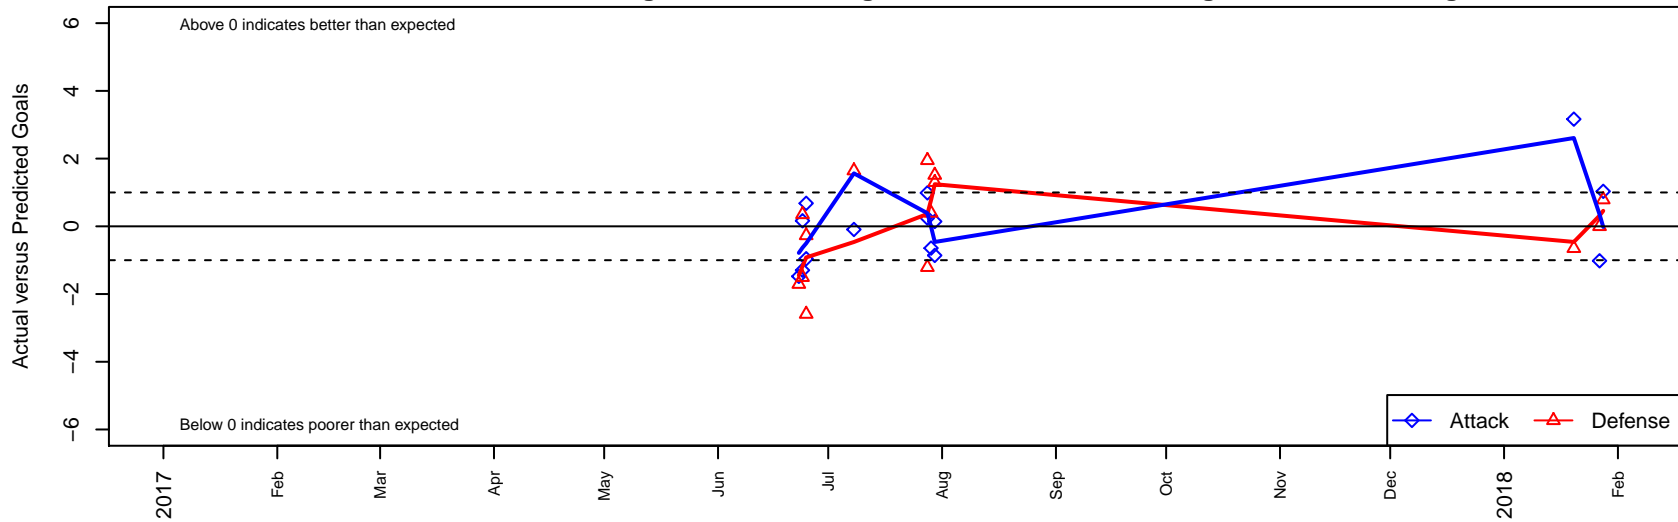

PCU Red Storm G99

Portland City United SC
 Portland, OR
 G99 total strength=1633
 attack=32.28 defense=9.98
 spr league = PTT Win G99 Div 1

alt names used:
 PCU 99 GIRLS
 PCU 99 GIRLS
 PCU 99 Girls
 PCU 99G Red

Venues played:
 2017 Clash At the Border Gold/Silver
 2017 PCU Summer Classic HS Silver
 2017 Crossfire Select U19 Gold
 2017 PTT Winter G99 Division 1

PCU Red Storm G99
 Dots are actual minus expected GF (blue circles) and GA (red triangles).
 Blue line is smoothed change in attack strength. Red is smoothed change in defense strength.

**attack and defense variance (black dot)
relative to other teams
and top 10 in region**

**attack and defense rating
relative to others at age
and all opponents in last 13 months**

Performance relative to 13 month average