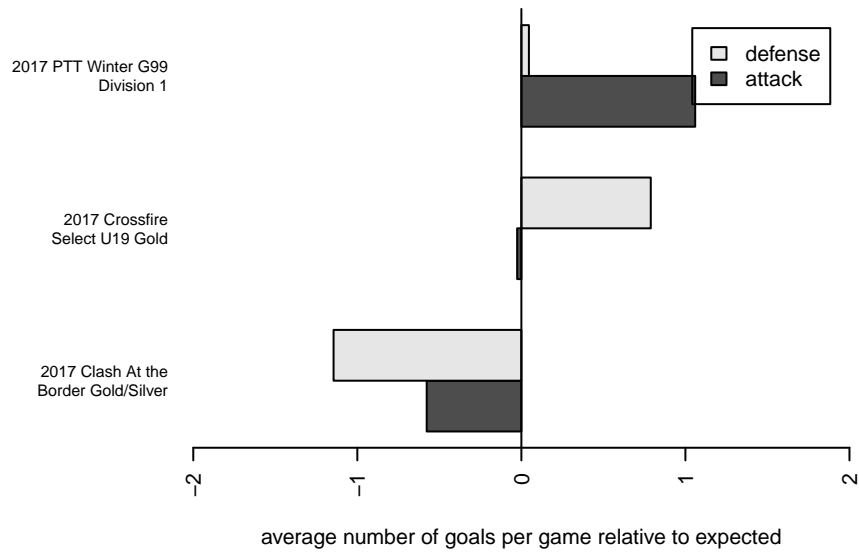

PCU Red Storm G99

Portland City United SC
 Portland, OR
 G99 total strength=1633
 attack=32.28 defense=9.98
 spr league = PTT Win G99 Div 1

alt names used:
 PCU 99 GIRLS
 PCU 99 GIRLS
 PCU 99 Girls
 PCU 99G Red

Venues played:
 2017 Clash At the Border Gold/Silver
 2017 PCU Summer Classic HS Silver
 2017 Crossfire Select U19 Gold
 2017 PTT Winter G99 Division 1

PCU Red Storm G99
 Dots are actual minus expected GF (blue circles) and GA (red triangles).
 Blue line is smoothed change in attack strength. Red is smoothed change in defense strength.

**attack and defense variance (black dot)
relative to other teams
and top 10 in region**

**attack and defense rating
relative to others at age
and all opponents in last 13 months**

Performance relative to 13 month average